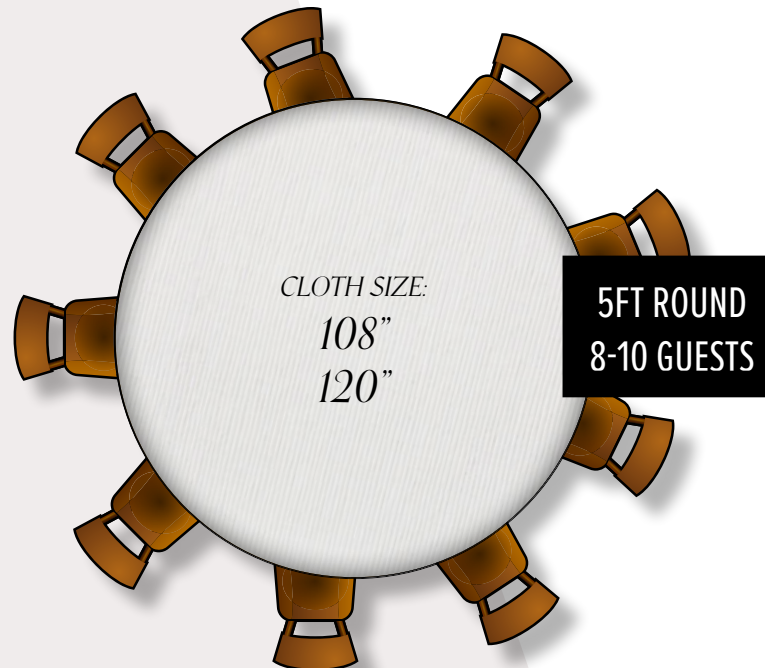

Rectangle Table Guide

Large Trestle Table-Wood

TABLE SIZE:

6'6" x 3'3"

CLOTH SIZE:

2 x 90" x 90"

100" x 144"

70" x 108"

Small Trestle Guide

Small Trestle Table

TABLE SIZE:

4' x 3'3"

CLOTH SIZE:

2 x 90" x 90"

70" x 108"

70" x 144"

4 GUESTS PER TABLE

GUEST CAN BE SEATED ON EACH TABLE JOIN

Naked Rustic Table Guide

Naked Brown Table and Naked White Limewash Table

TABLE SIZE:
6' X 23"

CLOTH SIZE:
2 X 90" X 90"
70" X 108"
70" X 144"

Naked Rustic Oak Table

TABLE SIZE:
6' X 3'

CLOTH SIZE:
2 X 90" X 90"
70" X 108"
70" X 144"

6 GUESTS PER TABLE

GUEST CAN BE SEATED ON EACH TABLE JOIN

Round Table Guide

Round Table Guide

Linen Size Guide

TABLE SIZE	CLOTH SIZE	CLOTH DROP	GAP FROM FLOOR
3ft Round	90"	27"	2"
3ft Round	96"	30"	0"
4ft Round	90"	21"	8"
4ft Round	108"	30"	0"
4ft Round	96"	24"	5"
5ft Round	108"	24"	5"
5ft Round	118"	29"	0"
5ft 6" Round	108"	21"	8"
5ft 6" Round	118"	26"	3"
5ft 6" Round	126"	30"	0"
6ft Round	118"	23"	6"
6ft Round	130"	29"	0"
6ft Round	126"	27"	2"
Small Trestle Table (4' x 3'3")	2 x 90" x 90"	22"	8"
Slimline Trestle Table (6' x 1'6")	2 x 90" x 90"	Floor	Trail
Slimline Trestle Table (6' x 1'6")	70" x 108" OR 70" x 144"	23"	7"
Standard Trestle Table (6' x 2'3")	70" x 108" OR 70" x 144"	18"	11"
Standard Trestle Table (6' x 2'3")	2 x 90" x 90"	Floor	Trail
Medium Trestle Table (6' x 2'6")	2 x 90" x 90"	Floor	0"
Medium Trestle Table (6' x 2'6")	70" x 108" OR 70" x 144"	20"	10"
Large Trestle Table (6'6" x 3'3")	70" x 108" OR 70" x 144"	15"	14"
Large Trestle Table (6'6" x 3'3")	2 x 90" x 90" OR 100" x 144"	Floor	0"
Extra Large Trestle Table (8' x 3'3")	100" x 144"	Floor	0"