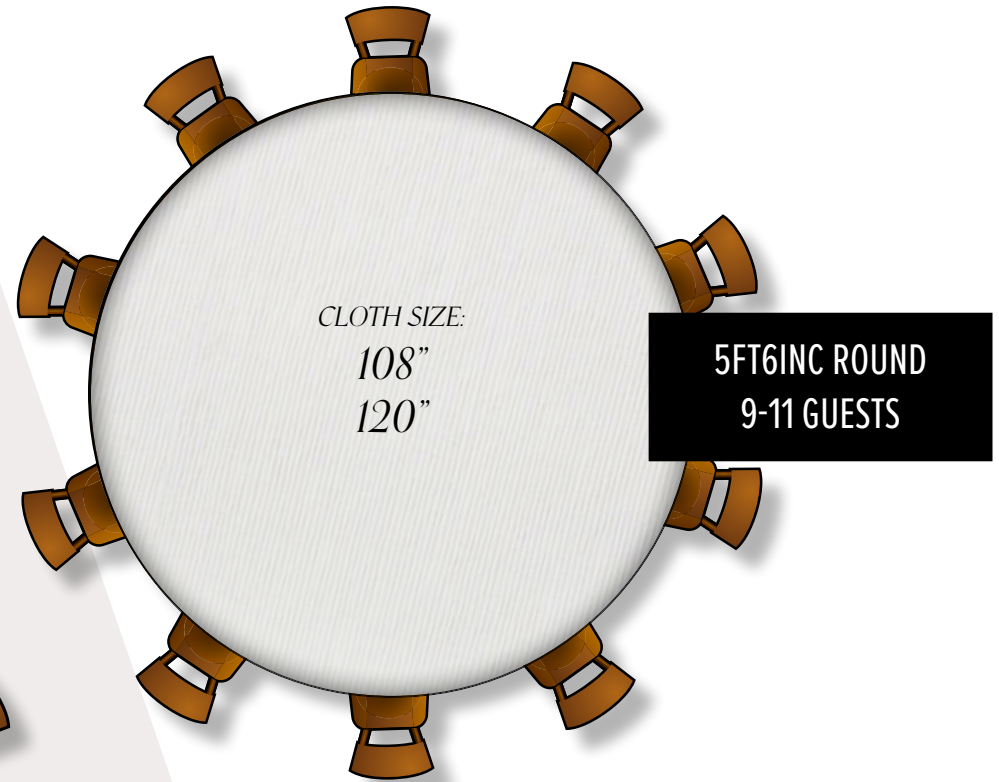

Rectangle Table Guide

Large Trestle Table-Wood

TABLE SIZE:

6'6" x 3'3"

CLOTH SIZE:

2 x 90" x 90"

100" x 144"

70" x 108"

Small Trestle Guide

Small Trestle Table

TABLE SIZE:

4' x 3'3"

CLOTH SIZE:

2 x 90" x 90"

70" x 108"

70" x 144"

4 GUESTS PER TABLE

GUEST CAN BE SEATED ON EACH TABLE JOIN

Naked Rustic Table Guide

Naked Brown Table and Naked White Limewash Table

TABLE SIZE:
6' X 23"

CLOTH SIZE:
2 X 90" X 90"
70" X 108"
70" X 144"

Naked Rustic Oak Table

TABLE SIZE:
6' X 3'

CLOTH SIZE:
2 X 90" X 90"
70" X 108"
70" X 144"

6 GUESTS PER TABLE

GUEST CAN BE SEATED ON EACH TABLE JOIN

Round Table Guide

Round Table Guide

Linen Size Guide

TABLE SIZE	CLOTH SIZE	CLOTH DROP	GAP FROM FLOOR
3ft Round	90"	27"	2"
3ft Round	96"	30"	0"
4ft Round	90"	21"	8"
4ft Round	108"	30"	0"
4ft Round	96"	24"	5"
5ft Round	108"	24"	5"
5ft Round	118"	29"	0"
5ft 6" Round	108"	21"	8"
5ft 6" Round	118"	26"	3"
5ft 6" Round	126"	30"	0"
6ft Round	118"	23"	6"
6ft Round	130"	29"	0"
6ft Round	126"	27"	2"
Small Trestle Table (4' x 3'3")	2 x 90" x 90"	22"	8"
Slimline Trestle Table (6' x 1'6")	2 x 90" x 90"	Floor	Trail
Slimline Trestle Table (6' x 1'6")	70" x 108" OR 70" x 144"	23"	7"
Standard Trestle Table (6' x 2'3")	70" x 108" OR 70" x 144"	18"	11"
Standard Trestle Table (6' x 2'3")	2 x 90" x 90"	Floor	Trail
Medium Trestle Table (6' x 2'6")	2 x 90" x 90"	Floor	0"
Medium Trestle Table (6' x 2'6")	70" x 108" OR 70" x 144"	20"	10"
Large Trestle Table (6'6" x 3'3")	70" x 108" OR 70" x 144"	15"	14"
Large Trestle Table (6'6" x 3'3")	2 x 90" x 90" OR 100" x 144"	Floor	0"
Extra Large Trestle Table (8' x 3'3")	100" x 144"	Floor	0"