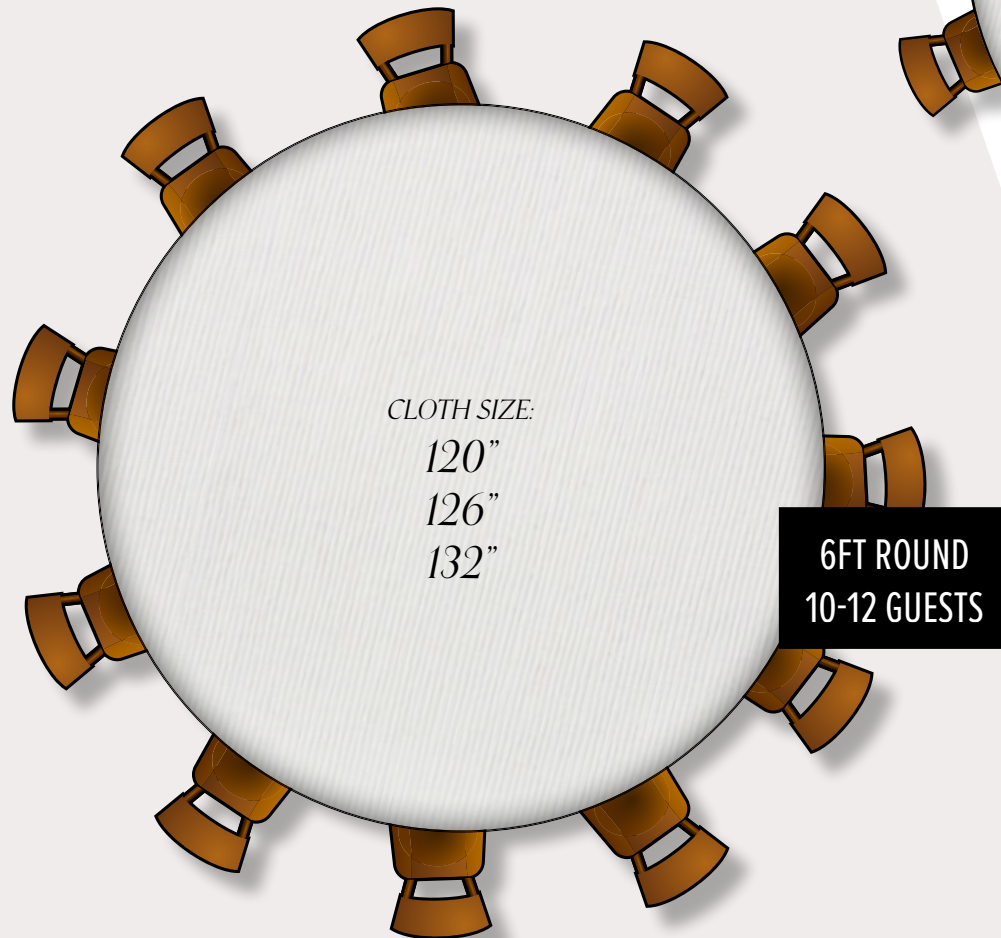

TABLE SIZE:

6' X 2'3"

CLOTH SIZE:

2 x 90" x 90"

70" x 108"

70" x 144"

6 GUESTS PER TABLE

GUEST CAN BE SEATED ON EACH TABLE JOIN

Small Trestle Guide

Small Trestle Table

TABLE SIZE:

4' x 3'3"

CLOTH SIZE:

2 x 90" x 90"

70" x 108"

70" x 144"

4 GUESTS PER TABLE

GUEST CAN BE SEATED ON EACH TABLE JOIN

Naked Rustic Table Guide

Naked Brown Table and Naked White Limewash Table

TABLE SIZE:
6' X 23"

CLOTH SIZE:
2 X 90" X 90"
70" X 108"
70" X 144"

Naked Rustic Oak Table

TABLE SIZE:
6' X 3'

CLOTH SIZE:
2 X 90" X 90"
70" X 108"
70" X 144"

6 GUESTS PER TABLE

GUEST CAN BE SEATED ON EACH TABLE JOIN

Round Table Guide

Round Table Guide

Linen Size Guide

TABLE SIZE	CLOTH SIZE	CLOTH DROP	GAP FROM FLOOR
3ft Round	90"	27"	2"
3ft Round	96"	30"	0"
4ft Round	90"	21"	8"
4ft Round	108"	30"	0"
4ft Round	96"	24"	5"
5ft Round	108"	24"	5"
5ft Round	118"	29"	0"
5ft 6" Round	108"	21"	8"
5ft 6" Round	118"	26"	3"
5ft 6" Round	126"	30"	0"
6ft Round	118"	23"	6"
6ft Round	130"	29"	0"
6ft Round	126"	27"	2"
Small Trestle Table (4' x 3'3")	2 x 90" x 90"	22"	8"
Slimline Trestle Table (6' x 1'6")	2 x 90" x 90"	Floor	Trail
Slimline Trestle Table (6' x 1'6")	70" x 108" OR 70" x 144"	23"	7"
Standard Trestle Table (6' x 2'3")	70" x 108" OR 70" x 144"	18"	11"
Standard Trestle Table (6' x 2'3")	2 x 90" x 90"	Floor	Trail
Medium Trestle Table (6' x 2'6")	2 x 90" x 90"	Floor	0"
Medium Trestle Table (6' x 2'6")	70" x 108" OR 70" x 144"	20"	10"
Large Trestle Table (6'6" x 3'3")	70" x 108" OR 70" x 144"	15"	14"
Large Trestle Table (6'6" x 3'3")	2 x 90" x 90" OR 100" x 144"	Floor	0"
Extra Large Trestle Table (8' x 3'3")	100" x 144"	Floor	0"